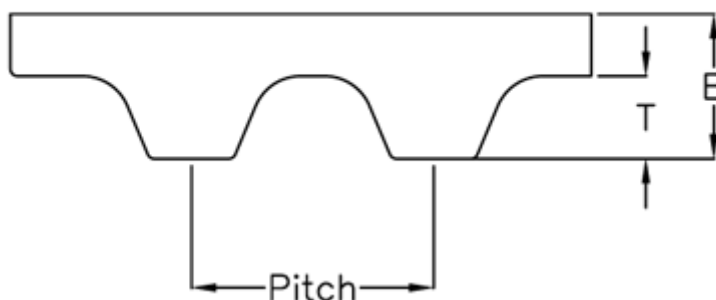

Article number: 602776229355

Description: Gates Timing Belt Synchropower PU 16 T5 355

Measures

Height B mm	= 2.2
Height T mm	= 1.2
Length	= 355
Number of teeth	= 71
Pitch	= 5
Type	= PU 16 T5 355
Width	= 16